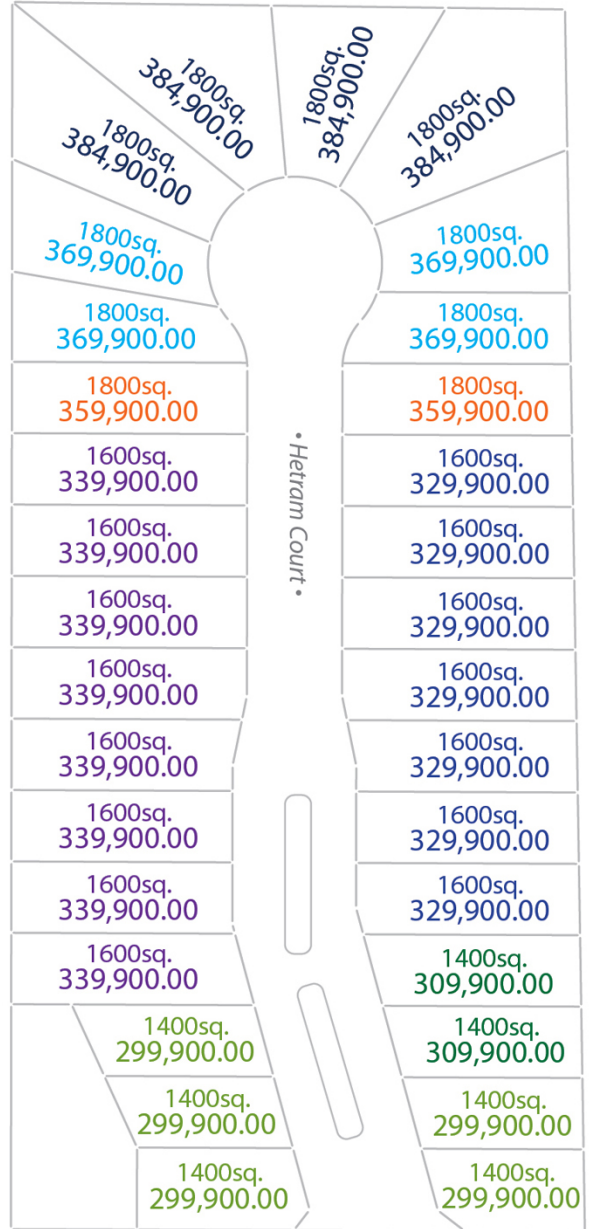

## CUSTOM BUILT BUNGALOWS

1,400 TO 1,800 SQ. FT.

PRICES INCLUDE TAXES

1355 SQ. FT. - 299-309  
COVERAGE

1546 SQ. FT. - 329-339  
COVERAGE

1870 SQ. FT. - 359-384  
COVERAGE

• SUPERIOR QUALITY & PRICE •

**CALL TODAY TO  
RECEIVE \$15,000 IN  
FREE UPGRADES!**

• FOR A LIMITED TIME ONLY •

*We Build Dreams  
We Build Dreams*

*Model  
Model*

- CLOSE TO ALL THE ESSENTIAL AMENITIES
- 8 MINUTE WALK TO CRYSTAL BEACH
- ENJOY QUIET CUL-DE-SAC LIVING
- ALL LOTS WITH 50' FRONTAGE